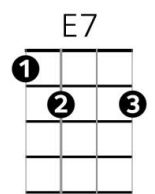

Ain't She Sweet? – Yellen and Ager (1927)

Intro: **C / C#dim / G7 /// (x 2)**
C / E7 / A7 /// D7 / G7 / C ///

Chords

=====
C / C#dim / G7 //
 Ain't she sweet?
 / **C / C#dim / G7 //**
 See her coming down the street
 / **C / E7 / A7 /// D7 / G7 / C ///**
 Now I ask you very confidentially ... ain't she sweet?

=====
C / C#dim / G7 //
 Ain't she nice?
 / **C / C#dim / G7 //**
 Look her over once or twice
 / **C / E7 / A7 /// D7 / G7 / C**
 Now I ask you very confidentially ... ain't she nice?

=====
 / / / **F /// F /// C /// C**
 Just cast an eye in her di-rection
 / / / **F /// Dm / / / D7 /// G7 ///**
 Oh me, oh my ... ain't that perfec..... tion?

=====
C / C#dim / G7 //
 I re - peat
 / **C / C#dim / G7 //**
 Don't you think that's kind of neat?
 / **C / E7 / A7 /// D7 / G7 / C ///**
 Now I ask you very confidentially ... ain't she sweet?

Repeat song