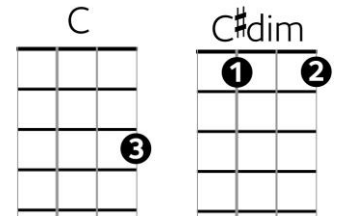

Ain't She Sweet? – Yellen and Ager (1927)

Intro: **C / C#dim / G7 /// (x 2)**
C / E7 / A7 /// D7 / G7 / C ///

Chords

=====
C / C#dim / G7 //
 Ain't she sweet?
 / **C / C#dim / G7 //**
 See her coming down the street
 / **C / E7 / A7 /// D7 / G7 / C ///**
 Now I ask you very confidentially ... ain't she sweet?

=====
C / C#dim / G7 //
 Ain't she nice?
 / **C / C#dim / G7 //**
 Look her over once or twice
 / **C / E7 / A7 /// D7 / G7 / C**
 Now I ask you very confidentially ... ain't she nice?

=====
 / / / **F /// F /// C /// C**
 Just cast an eye in her di-rection
 / / / **F /// Dm / / / D7 /// G7 ///**
 Oh me, oh my ... ain't that perfec..... tion?

=====
C / C#dim / G7 //
 I re - peat
 / **C / C#dim / G7 //**
 Don't you think that's kind of neat?
 / **C / E7 / A7 /// D7 / G7 / C ///**
 Now I ask you very confidentially ... ain't she sweet?

Repeat song