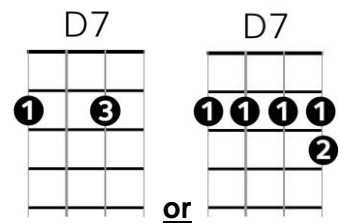

Ain't She Sweet? – Yellen and Ager (1927)

Intro: **C / C#dim / G7 /// (x 2)**
C / E7 / A7 /// D7 / G7 / C ///

Chords

=====
C / C#dim / G7 //
 Ain't she sweet?
 / **C / C#dim / G7 //**
 See her coming down the street
 / **C / E7 / A7 /// D7 / G7 / C ///**
 Now I ask you very confidentially ... ain't she sweet?

=====
C / C#dim / G7 //
 Ain't she nice?
 / **C / C#dim / G7 //**
 Look her over once or twice
 / **C / E7 / A7 /// D7 / G7 / C**
 Now I ask you very confidentially ... ain't she nice?

=====
 / / / **F /// F /// C /// C**
 Just cast an eye in her di-rection
 / / / **F /// Dm / / / D7 /// G7 ///**
 Oh me, oh my ... ain't that perfec..... tion?

=====
C / C#dim / G7 //
 I re - peat
 / **C / C#dim / G7 //**
 Don't you think that's kind of neat?
 / **C / E7 / A7 /// D7 / G7 / C ///**
 Now I ask you very confidentially ... ain't she sweet?

Repeat song

Outro

=====
C / E7 / A7 /// D7 / G7 / C G7 C
 Yes I ask you very confidentially ... ain't she sweet?