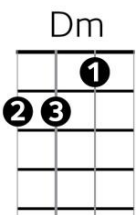

Ain't She Sweet? – Yellen and Ager (1927)

Intro: **C / C#dim / G7 /// (x 2)**
C / E7 / A7 /// D7 / G7 / C ///

Chords

=====
C / C#dim / G7 //
 Ain't she sweet?
 / **C / C#dim / G7 //**
 See her coming down the street
 / **C / E7 / A7 /// D7 / G7 / C ///**
 Now I ask you very confidentially ... ain't she sweet?

=====
C / C#dim / G7 //
 Ain't she nice?
 / **C / C#dim / G7 //**
 Look her over once or twice
 / **C / E7 / A7 /// D7 / G7 / C**
 Now I ask you very confidentially ... ain't she nice?

=====
 / / / **F /// F /// C /// C**
 Just cast an eye in her di-rection
 / / / **F /// Dm / / / D7 /// G7 ///**
 Oh me, oh my ... ain't that perfec..... tion?

=====
C / C#dim / G7 //
 I re - peat
 / **C / C#dim / G7 //**
 Don't you think that's kind of neat?
 / **C / E7 / A7 /// D7 / G7 / C ///**
 Now I ask you very confidentially ... ain't she sweet?

Repeat song