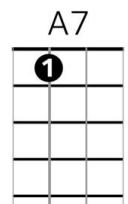

Ain't She Sweet? – Yellen and Ager (1927)

Intro: **C / C#dim / G7 /// (x 2)**
C / E7 / A7 /// D7 / G7 / C ///

Chords

=====
C / C#dim / G7 //
 Ain't she sweet?
 / **C / C#dim / G7 //**
 See her coming down the street
 / **C / E7 / A7 /// D7 / G7 / C ///**
 Now I ask you very confidentially ... ain't she sweet?